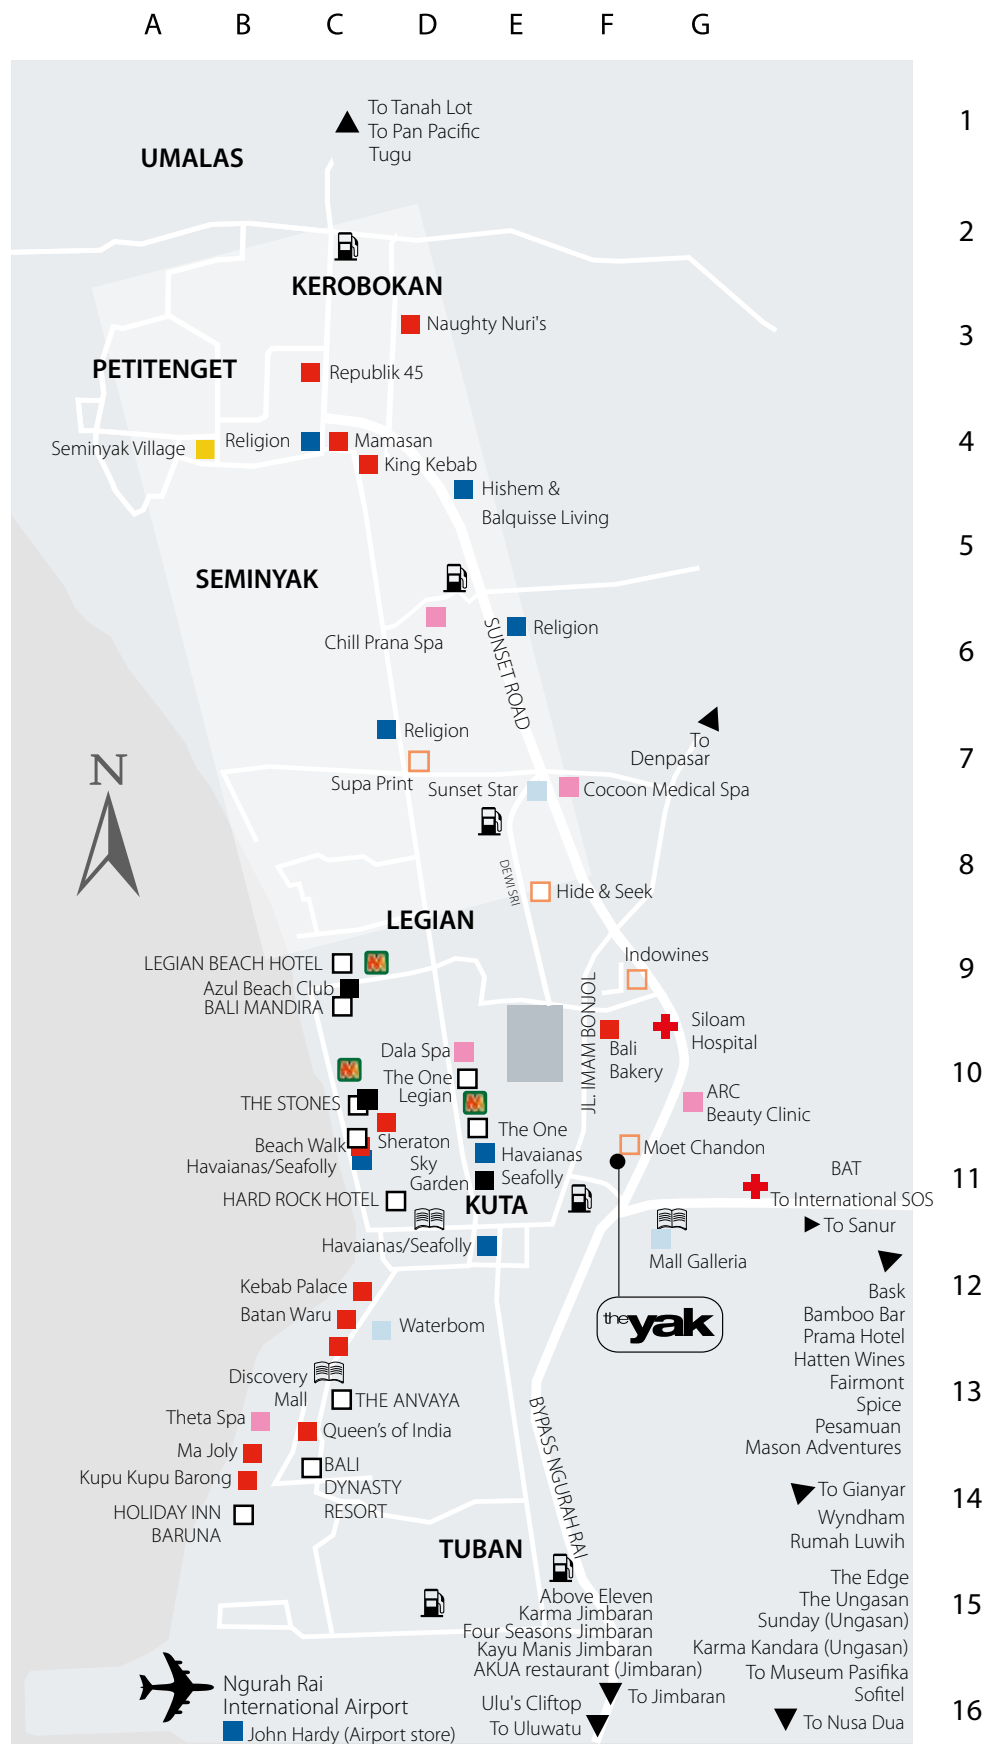

KEY

HOTEL/VILLA	Florist
Place of interest	Spa/Well-being/Salon
Real estate/holiday rentals	Recreation
Gallery	Clinic
Restaurant/bar	Java Books - Yak Sales
Bar/nightclub	Post office
Shop/boutique/gallery	Petrol Station
Supermarket	Money changer
Bakery/delicatessen/cakes	Tourist police
Misc.	One way street
Car rental	
Wine shop	

NUMBERS WE HOPE YOU DON'T NEED

Air Lift/Evacuation	766582
Bali Adventure Sky Tours	721480
Ambulance	118
Siloam Hospital	779900
Car Tow, Crane	244417
Fire Department	113
Hospital, Sanglah Denpasar	227911/223867
Immigration Office Jl. Taman Jimbaran No 1 Mumbul	9351038
International SOS 24 Hrs	720100
Money Changer, Bali Maspintjinra	733618
Pharmacy (9am-11pm), Taiga Farma	730977
Police	110
Search and Rescue	115/703300

Bali's Emergency Response – just dial 112 to be in touch with the very modern state-of-the-art communication centre that coordinates all emergency services on the island. Spiffy.